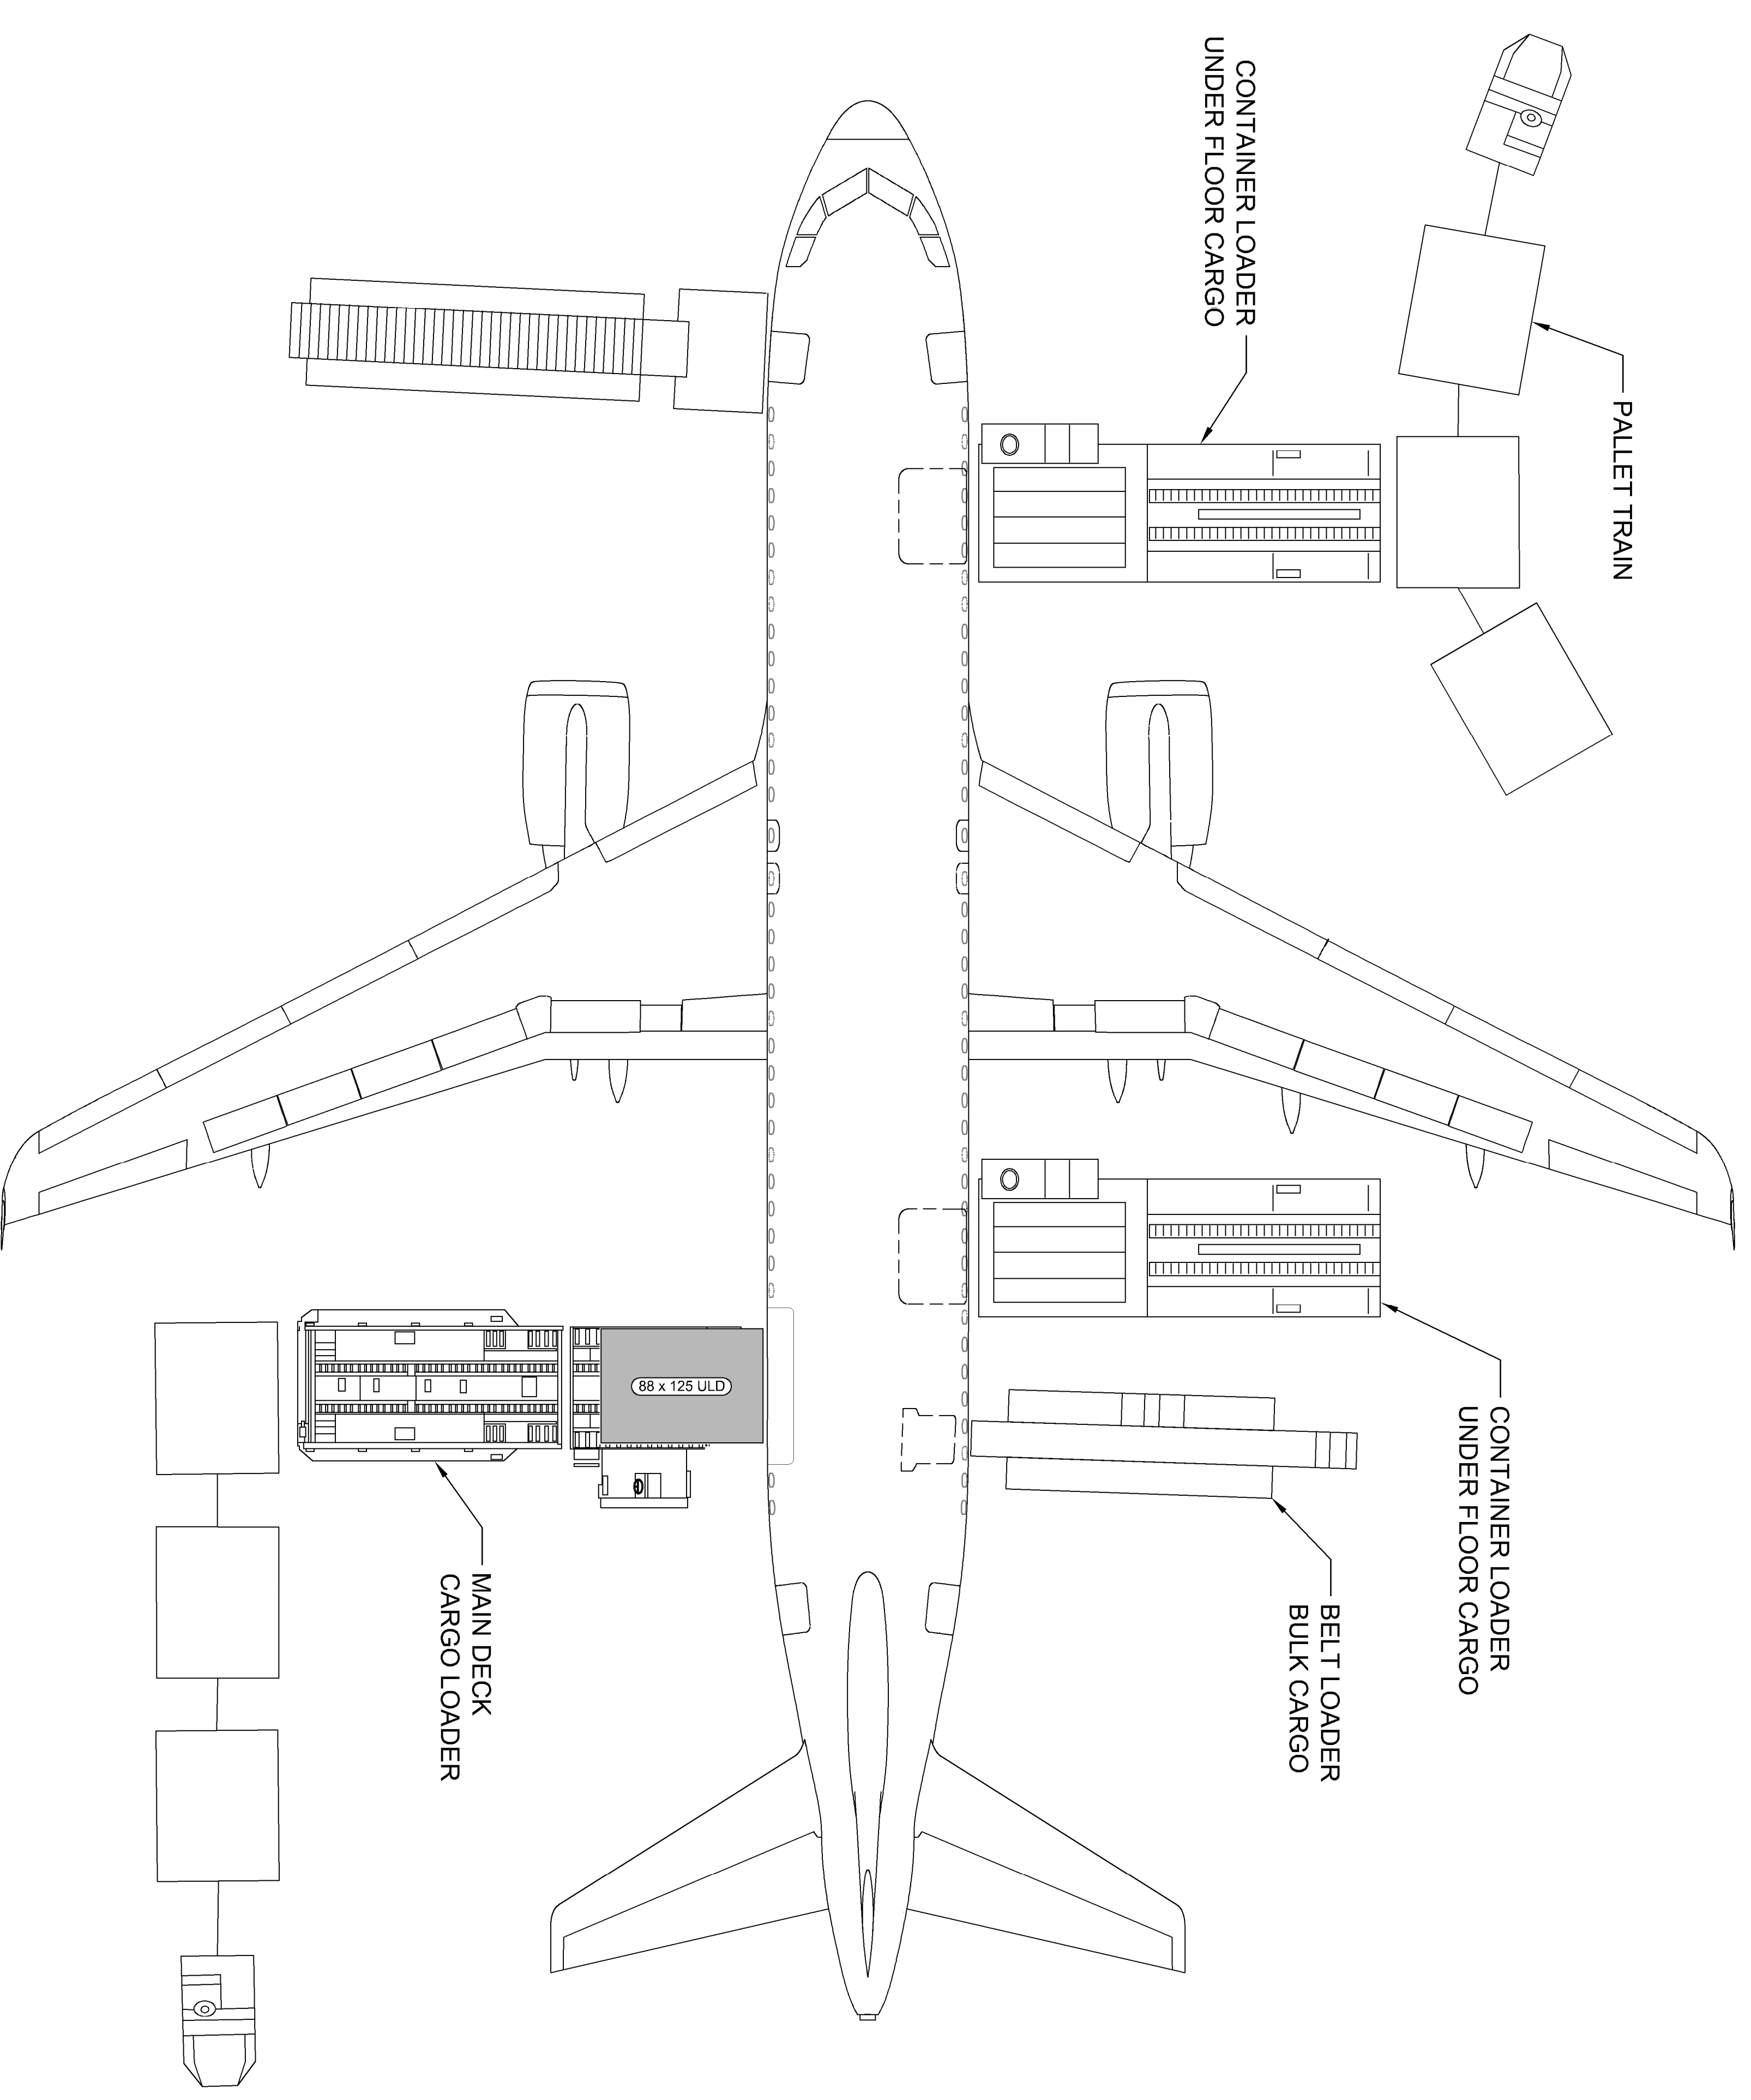

REVISION HISTORY		DATE	DRW	CHK	APR
REV	DESCRIPTION				

VIEW SHOWING A320-200 CARGO
LOADING ARRANGEMENT

DRAWN	J. GENOVA	5/21/13			
CHECKED			CARGO LOADING PLANNING LAYOUT		
CHECKED (STRESS)			SIZE	DWG NO.	REV.
APPROVED			D	123-8037	PR1
SCALE			NTS	SHEET 1 OF X	